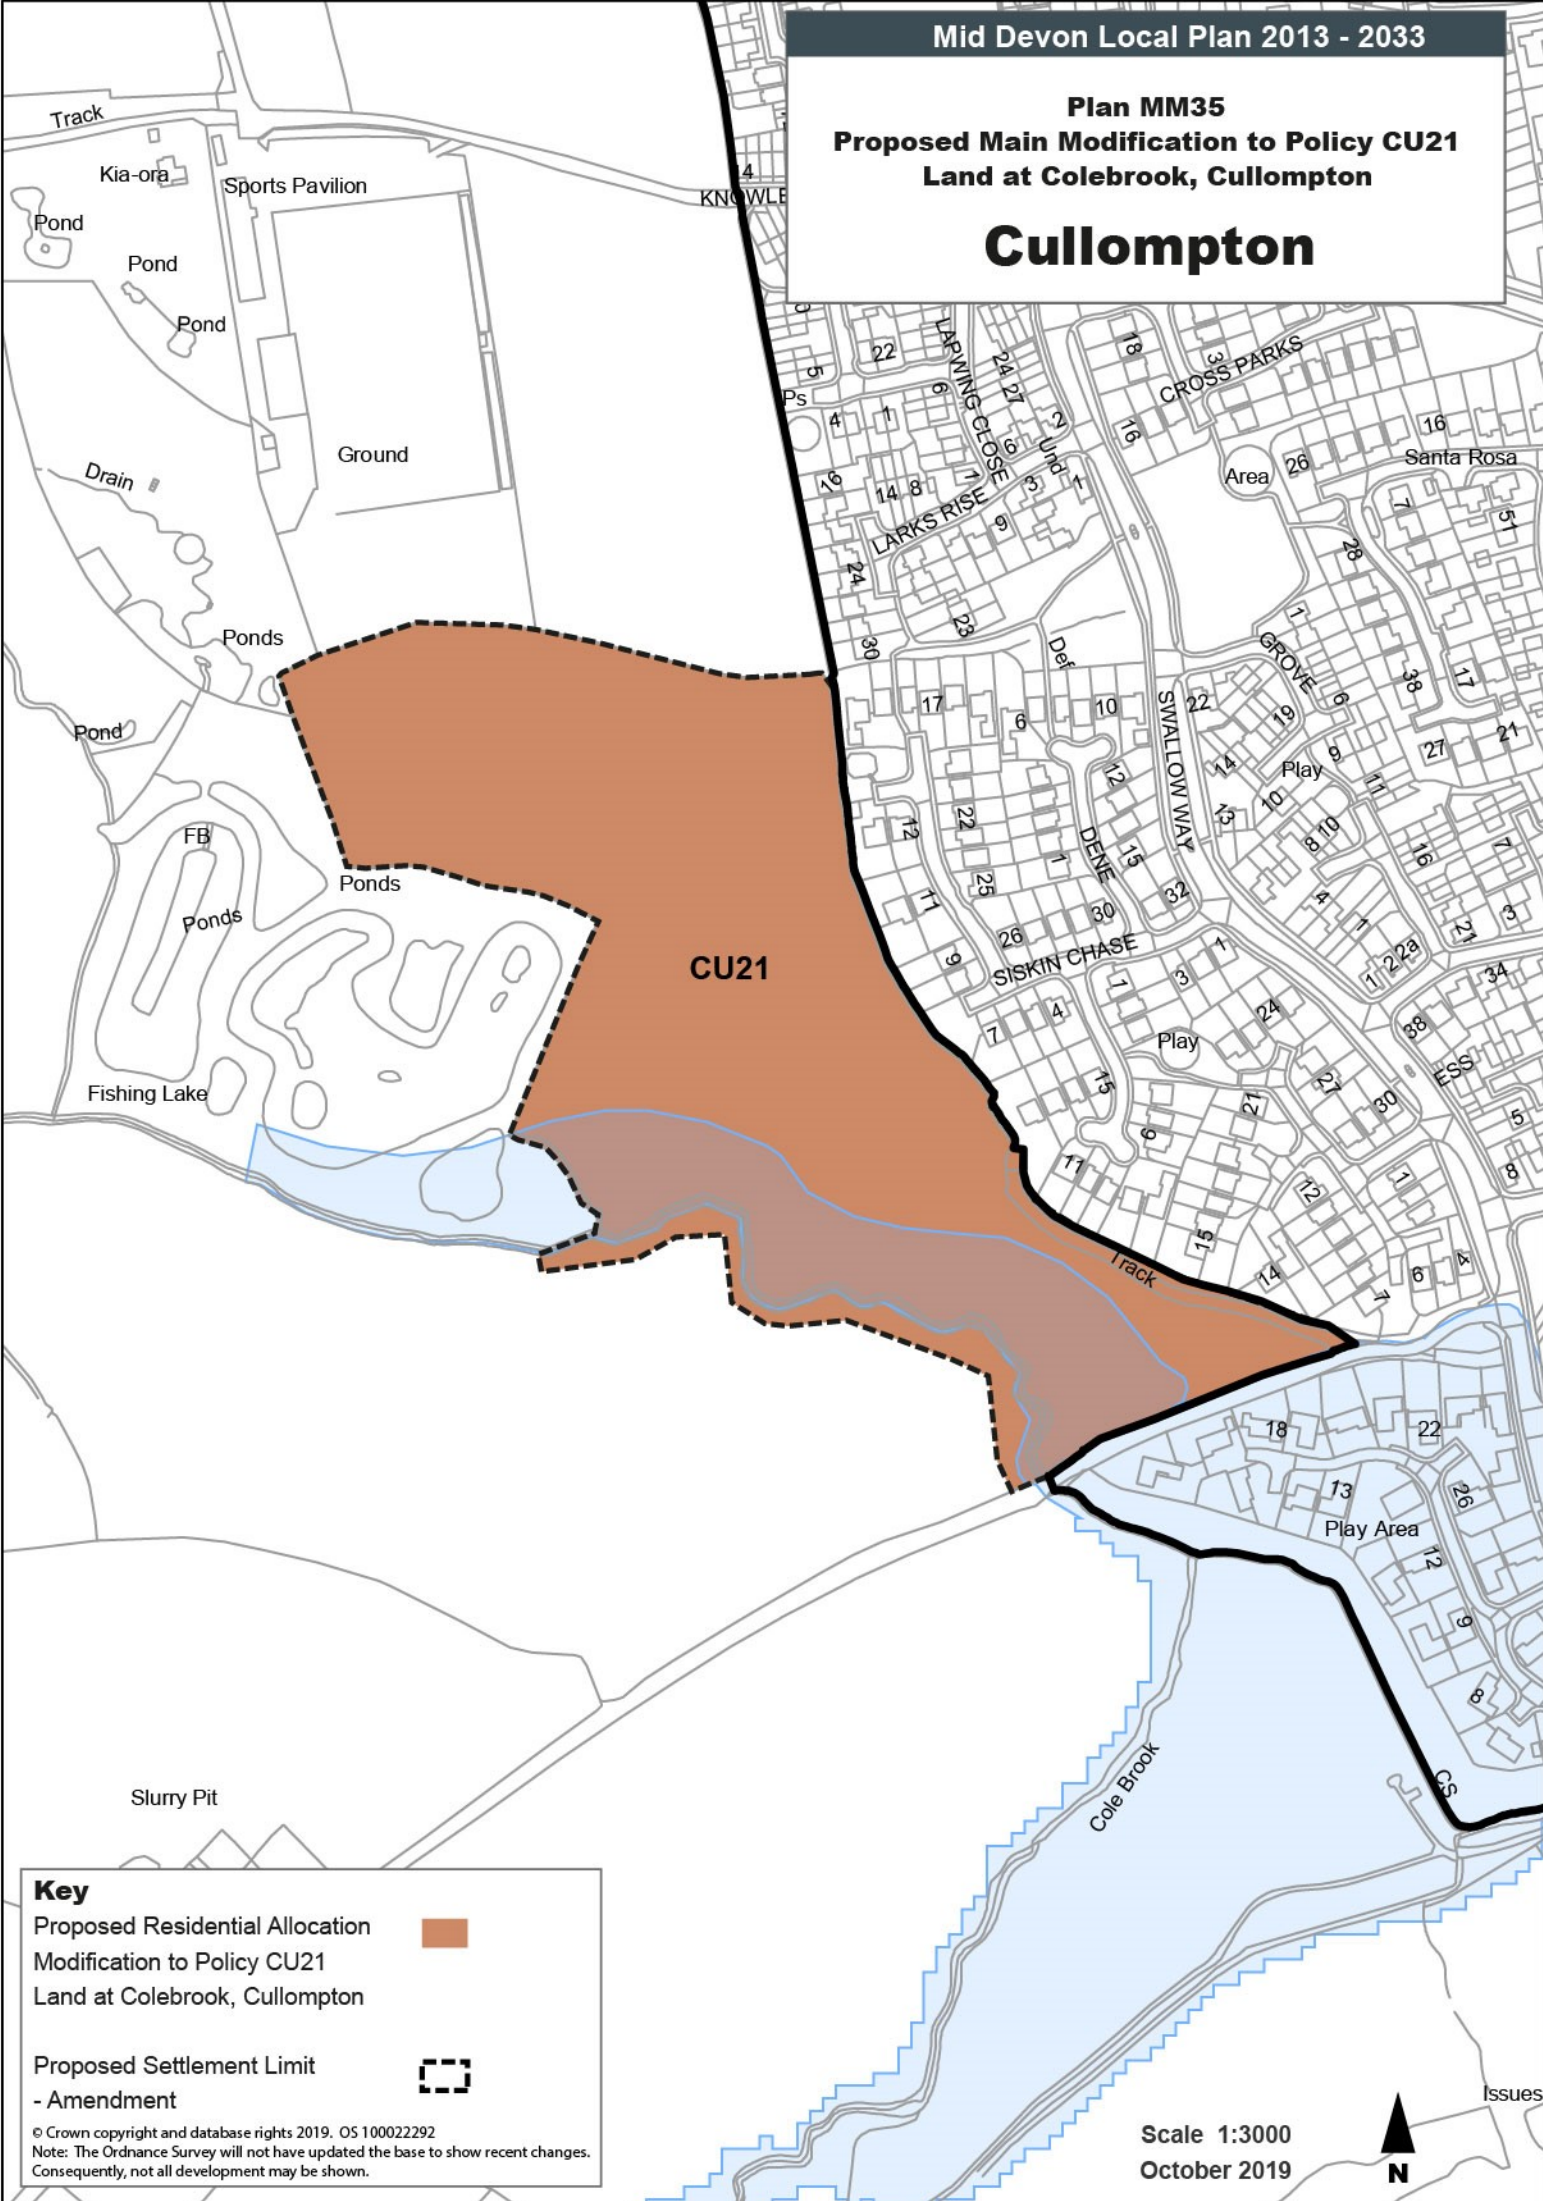

Plan MM35
Proposed Main Modification to Policy CU21
Land at Colebrook, Cullompton

Cullompton

Key

Proposed Residential Allocation
Modification to Policy CU21
Land at Colebrook, Cullompton

Proposed Settlement Limit
- Amendment

© Crown copyright and database rights 2019. OS 100022292
Note: The Ordnance Survey will not have updated the base to show recent changes.
Consequently, not all development may be shown.

Scale 1:3000
October 2019